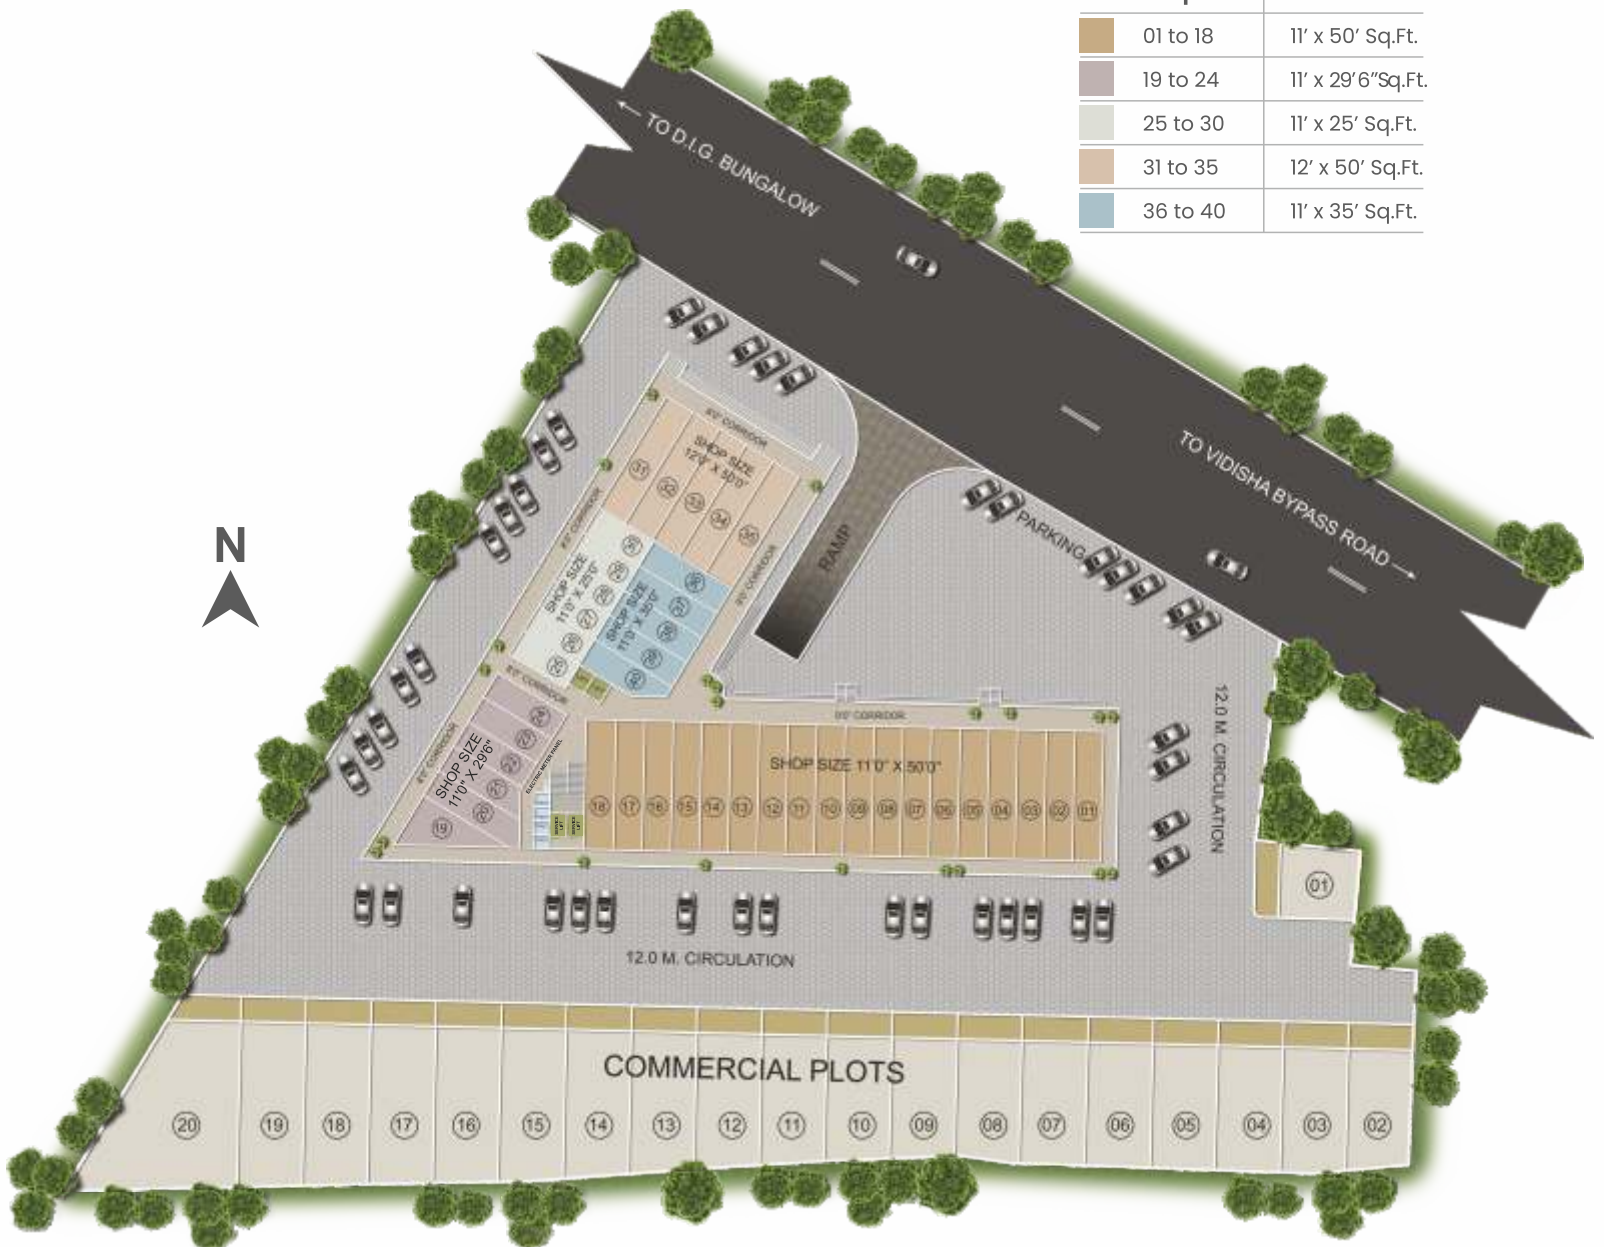

BUSINESS PARK
FOR YOUR BUSINESS

FRAME YOUR BUSINESS GROWTH

SHOPS | SHOWROOMS
COMMERCIAL PLOTS

RERA : P-BPL-23-3858

BUSINESS PARK
FOR YOUR BUSINESS

FRAME YOUR BUSINESS DREAMS

SHOPS | SHOWROOMS | COMMERCIAL PLOTS

Project By:

FRAME YOUR BUSINESS EMPIRE

MASTER LAYOUT PLAN

Shops No.	Sizes
01 to 18	11' x 50' Sq.Ft.
19 to 24	11' x 29'6" Sq.Ft.
25 to 30	11' x 25' Sq.Ft.
31 to 35	12' x 50' Sq.Ft.
36 to 40	11' x 35' Sq.Ft.