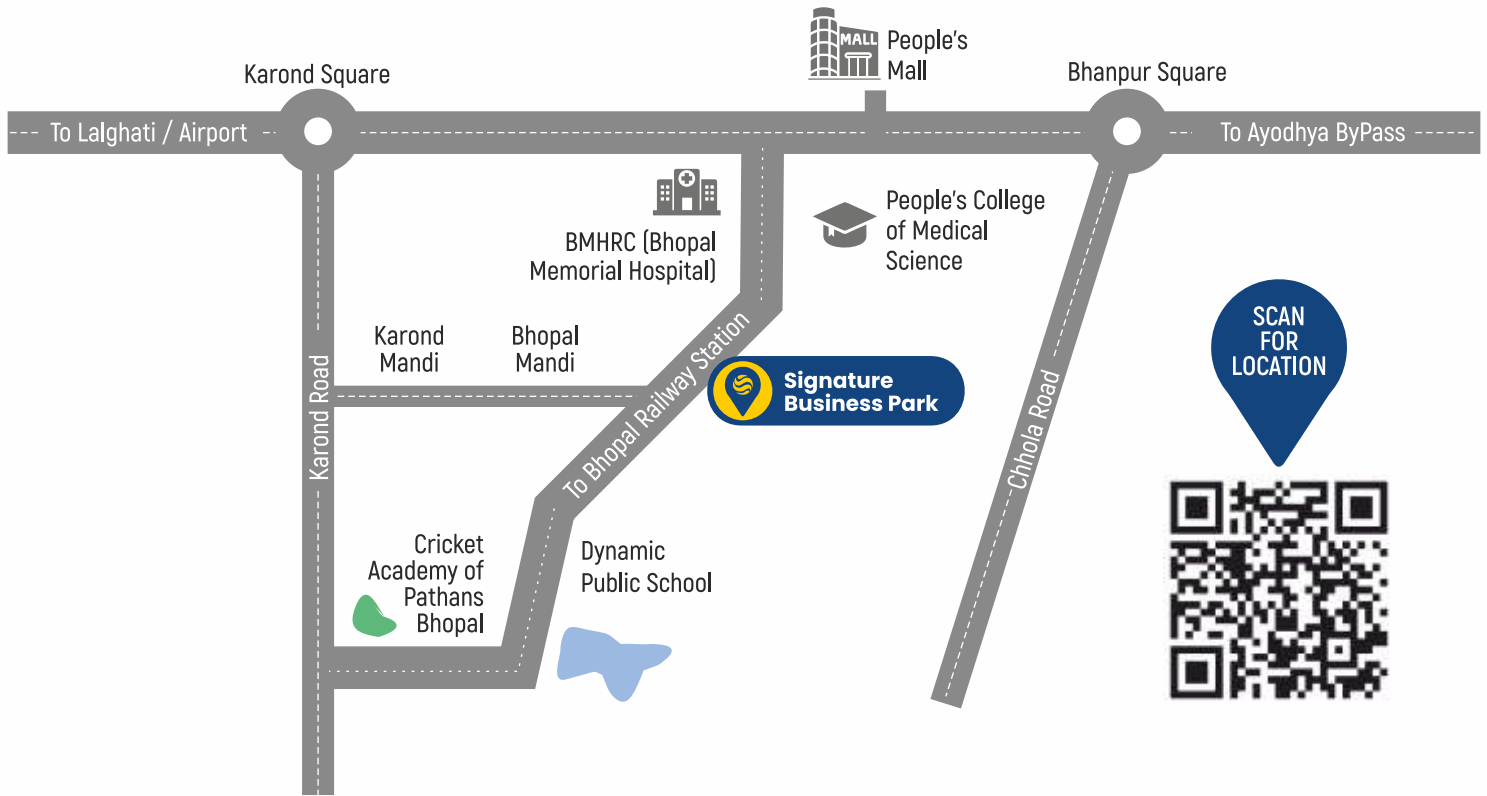

Project By:

FRAME YOUR BUSINESS EMPIRE

MASTER LAYOUT PLAN

Shops No.	Sizes
01 to 18	11' x 50' Sq.Ft.
19 to 24	11' x 29'6" Sq.Ft.
25 to 30	11' x 25' Sq.Ft.
31 to 35	12' x 50' Sq.Ft.
36 to 40	11' x 35' Sq.Ft.

LOCATION MAP

Site Address: Signature Business Park, Karond Galla Mandi Road, Bhanpur, Bhopal

Corporate Office: Signature Group, 36-A, Near D mart,
Vidyanagar, Phase 2, Hoshangabad Road, Bhopal
Email: sales@thesignaturegroup.co.in | Website: www.thesignaturegroup.co.in